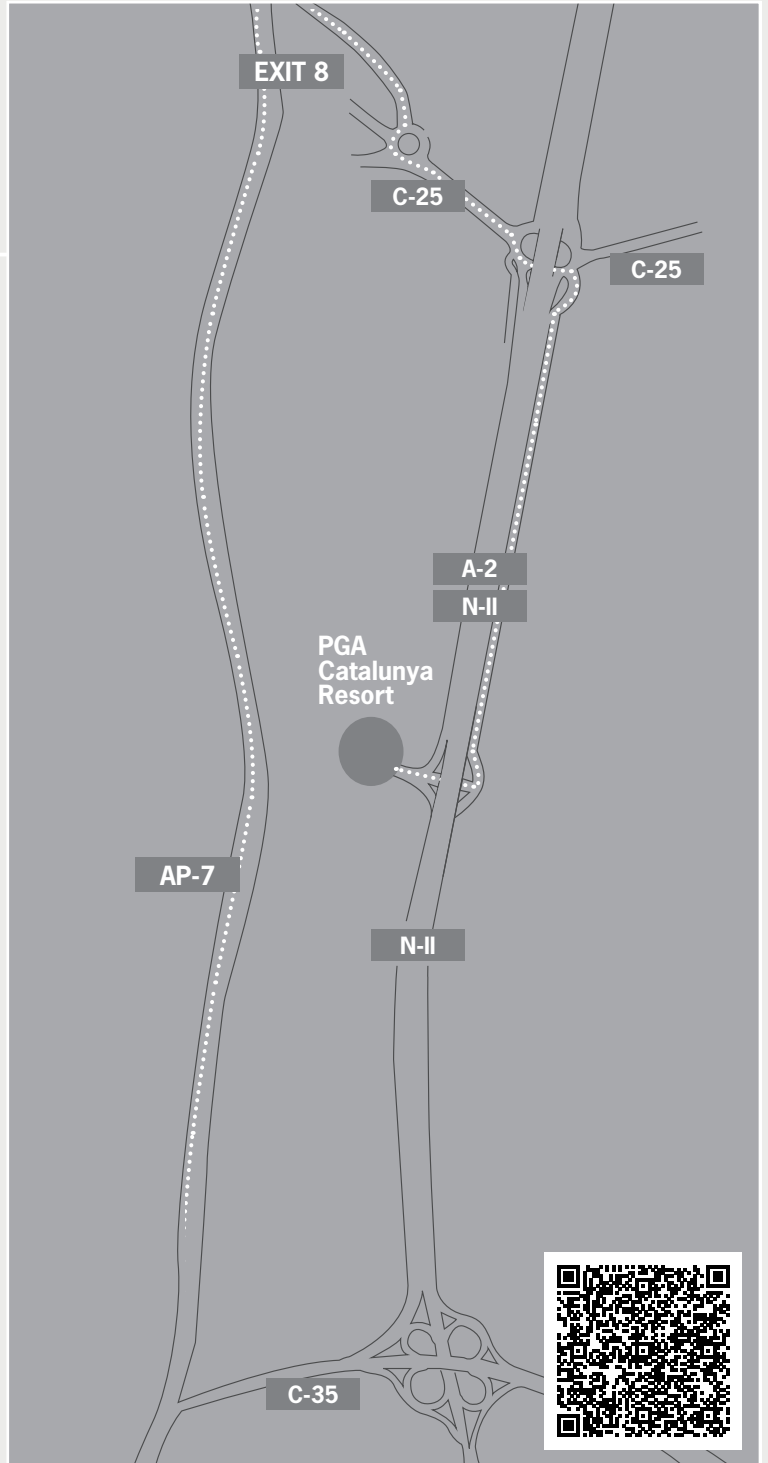

# PGA Catalunya Resort

How to get here provisionally

## BARCELONA AIRPORT - PGA CATALUNYA RESORT

- 1 Head north-east towards the C-32B
- 2 Turn right on to the C-32B
- 3 Continue straight along the C-32B
- 4 Continue along the B-22
- 5 Bear right at the junction, follow signs for Barcelona/Ronda de Dalt/Tarragona/Lleida/Girona and join the Ronda de Dalt/B-200
- 6 Take the left exit and join the C-58 towards Girona/AP 7/Terrassa/Manresa
- 7 Take the exit for the AP-7 towards Girona/França
- 8 Join the C-33
- 9 Continue along the AP-7
- 10 Take exit 8 towards Aeropuerto/Cim la Selva/Riudellots de la Selva/Cassà de la Selva/C-25/Vic
- 11 At the roundabout, take the third exit for the C-25
- 12 At the next roundabout, take the third exit (N-II side road) towards Tordera/Barcelona
- 13 Join the N-II side road
- 14 Take the exit slip for PGA Catalunya Resort (Below N-II)
- 15 At the roundabout, take the second exit for PGA Catalunya Resort